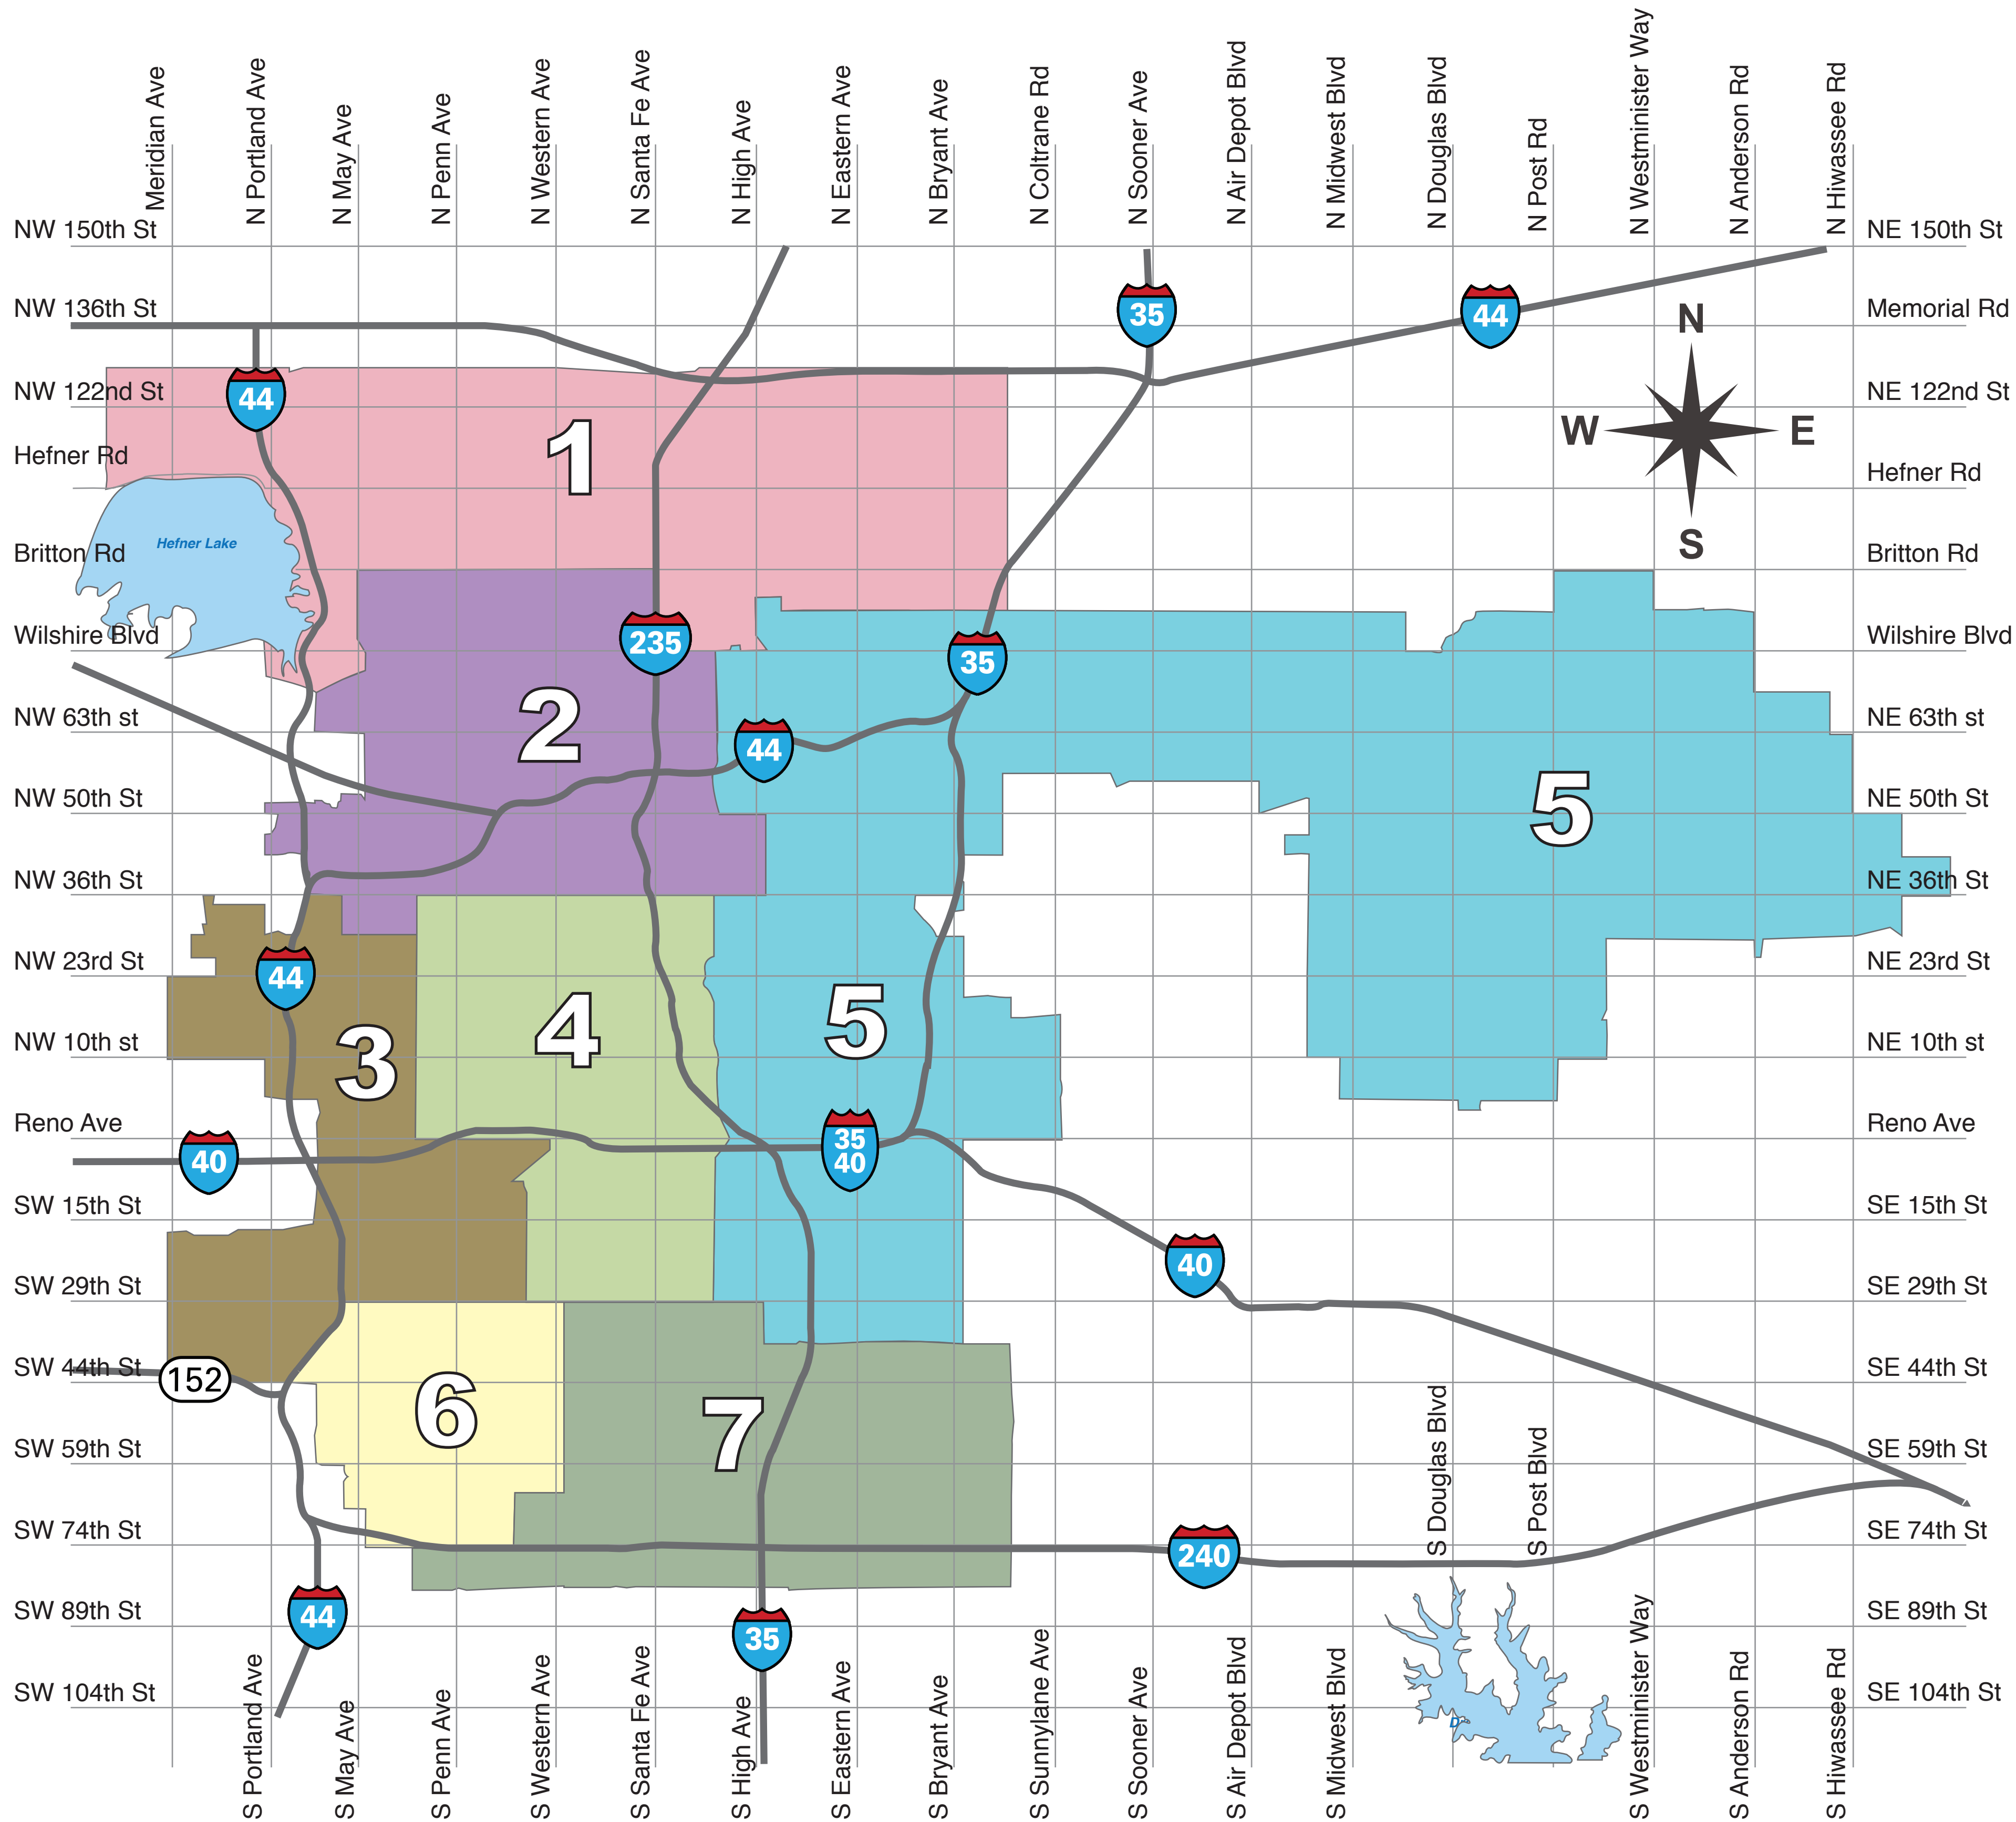

Board of Education District Boundaries

- District 1**
Mr. Ron Perry
- District 2**
Ms. Sarah McKinney
- District 3**
Ms. Elizabeth A. Richards
- District 4**
Mr. Matt Latham
- District 5**
Dr. Linda Ware Toure
- District 6**
Vacant
- District 7**
Mr. Jimmy McKinney