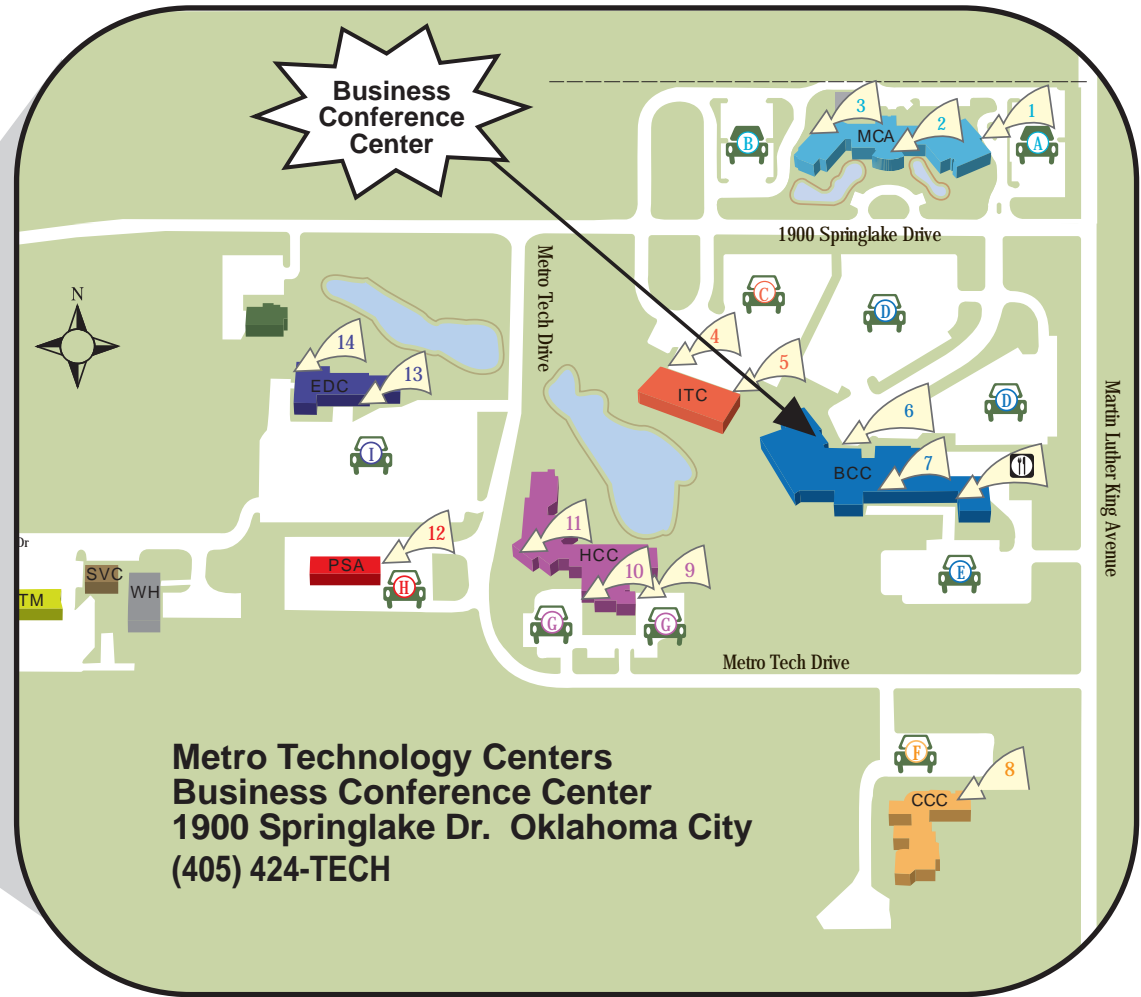

From the South

Take I-35 north to N.E. 36th St. Go West (left) on 36th to M.L. King. Go north (right) on M.L. King to Springlake Dr.

From the West

Take I-40 east to I-35 north. Take I-35 north to N.E. 36th St. Go West (left) on 36th to M.L. King. Go north (right) on M.L. King to Springlake Dr.

The Metro Tech Economic Development Center is located just west of the intersection of Martin Luther King Ave. and Springlake Dr. between N.E. 36th and N.E. 50th just south of the Oklahoma City Zoo and Science Museum Oklahoma. Take Martin Luther King to Springlake Drive. Go west on Springlake Drive to Metro Tech Drive. Turn south on Metro Tech Drive and then turn into the first parking lot on the right, lot I. The EDC building is the one with the green Metro Tech awning.

Metro Technology Centers
Preparing for Life

From the North

Take I-35 south to N.E. 36th St. Go west (right) on 36th to M.L. King. Go north (right) on M.L. King to Springlake Dr.

From the South

Take I-35 north to N.E. 36th St. Go West (left) on 36th to M.L. King. Go north (right) on M.L. King to Springlake Dr.

The Metro Tech Business Conference Center is located just west of the intersection of Martin Luther King Ave. and Springlake Dr. between N.E. 36th and N.E. 50th just south of the Oklahoma City Zoo and Science Museum Oklahoma. Take Martin Luther King to Springlake Drive. Turn west on Springlake Drive and turn south (left) and park in lot D.