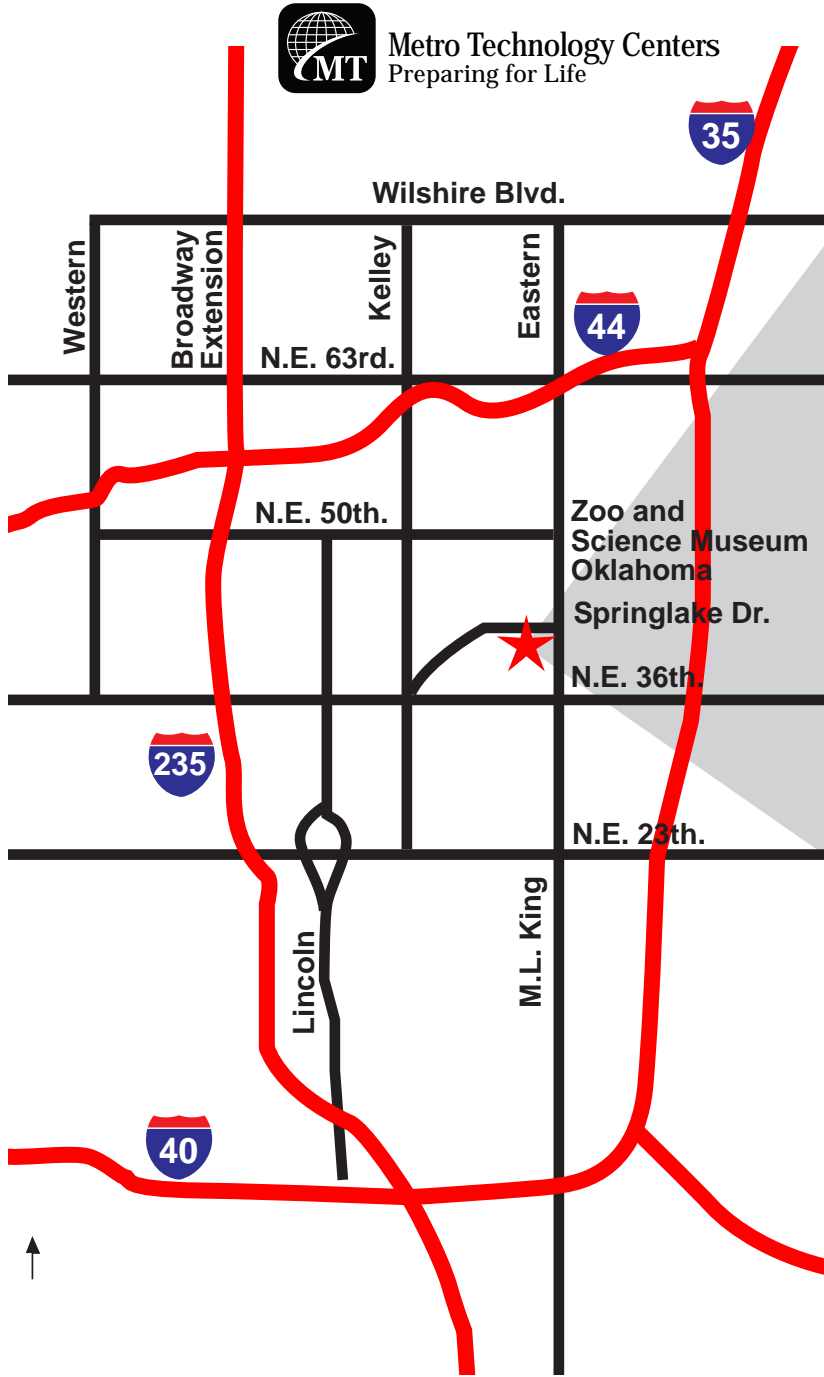

From the South

Take I-35 north to N.E. 36th St. Go West (left) on 36th to M.L. King. Go north (right) on M.L. King to Springlake Dr.

From the West

Take I-40 east to I-35 north. Take I-35 north to N.E. 36th St. Go West (left) on 36th to M.L. King. Go north (right) on M.L. King to Springlake Dr.

Metro Technology Centers Preparing for Life

Campus Locator Map (12-2010)

1900 Springlake Drive

Staton Dr

Metro Tech Drive

Martin Luther King Avenue

LEGEND

- BCC Business Conference Center (entry 6 and 7)
- CCC Child Care Training Center (entry 8)
- EDC Economic Development Center (entry 13 and 14)
- HCC Health Careers Center (entry 9, 10 and 11)
- ITC Information Technology Center (entry 4 and 5)
- MCA Metro Career Academy (entry 1, 2 and 3)
- PSA Public Safety Academy (entry 12)
- SVC Service Center
- TM Transportation & Maintenance
- WH Warehouse (shipping & receiving)

Metro Technology Centers
Preparing for Life

From the North

Take I-35 south to N.E. 36th St. Go west (right) on 36th to M.L. King. Go north (right) on M.L. King to Springlake Dr.

From the South

Take I-35 north to N.E. 36th St. Go West (left) on 36th to M.L. King. Go north (right) on M.L. King to Springlake Dr.

From the East

Take I-40 west to I-35 north. Take I-35 north to N.E. 36th St. Go West (left) on 36th to M.L. King. Go north (right) on M.L. King to Springlake Dr.

From the West

Take I-40 east to I-35 north. Take I-35 north to N.E. 36th St. Go West (left) on 36th to M.L. King. Go north (right) on M.L. King to Springlake Dr.