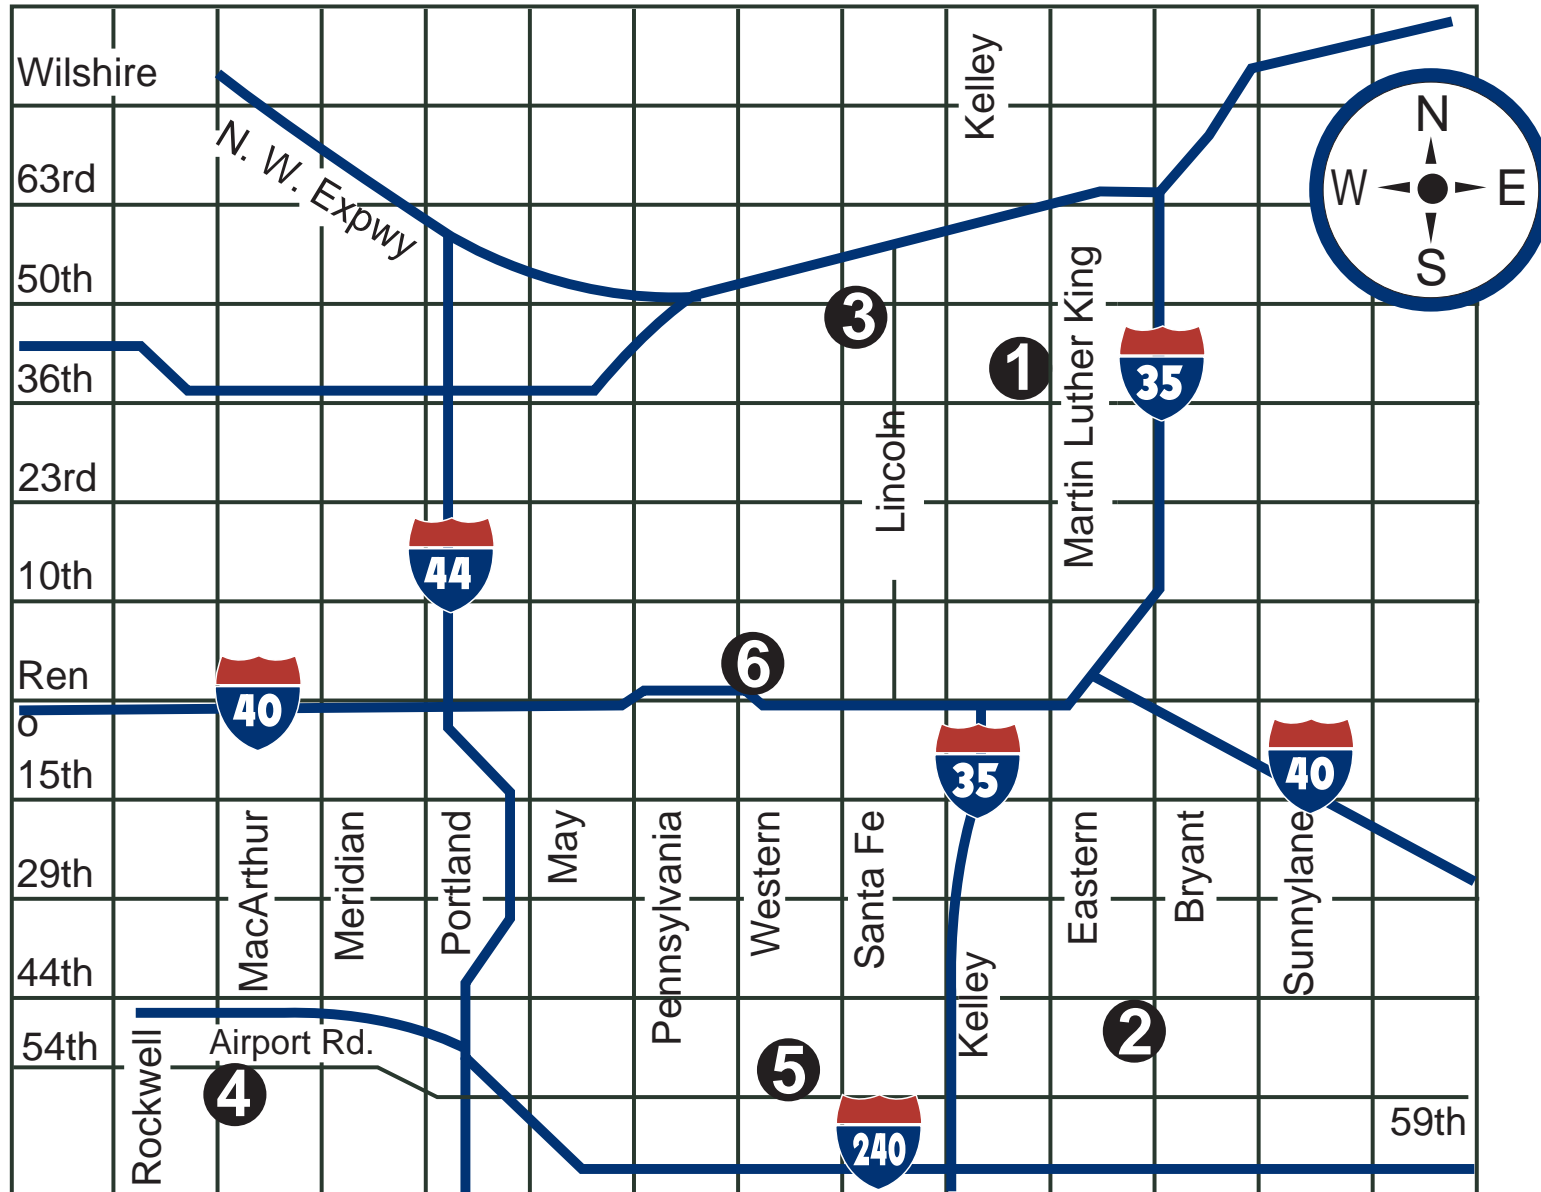

Metro Technology Centers
Preparing for Life

Metro Technology Centers Campus Map

- 1 - Springlake Campus - 1900 Springlake Dr. 73111
- 2 - South Bryant Campus - 4901 South Bryant. 73129
- 3 - Adult Continuing Education Campuis - 201 N.E. 48th. 73105
- 4 - Aviation Career Campus - 5600 S. MacArthur Blvd. 73179
- 5 - Metro Tech Beauty Academy - 309 S.W. 59th. 73109
- 6 - Metro Downtown at the Montgomery - 500 W. Main 73102