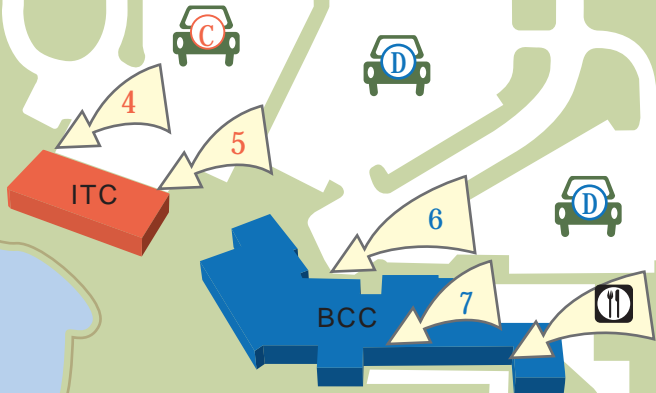

From the South

Take I-35 north to N.E. 36th St. Go West (left) on 36th to M.L. King. Go north (right) on M.L. King to Springlake Dr.

From the West

Take I-40 east to I-35 north. Take I-35 north to N.E. 36th St. Go West (left) on 36th to M.L. King. Go north (right) on M.L. King to Springlake Dr.

Metro Technology Centers Preparing for Life

Campus Locator Map (12-2010)

1900 Springlake Drive

Staton Dr

Metro Tech Drive

Martin Luther King Avenue

LEGEND

- BCC Business Conference Center (entry 6 and 7)
- CCC Child Care Training Center (entry 8)
- EDC Economic Development Center (entry 13 and 14)
- HCC Health Careers Center (entry 9, 10 and 11)
- ITC Information Technology Center (entry 4 and 5)
- MCA Metro Career Academy (entry 1, 2 and 3)
- PSA Public Safety Academy (entry 12)
- SVC Service Center
- TM Transportation & Maintenance
- WH Warehouse (shipping & receiving)

Metro Technology Centers
Preparing for Life

From the North

Take I-35 south to N.E. 36th St. Go west (right) on 36th to M.L. King. Go north (right) on M.L. King to Springlake Dr.

From the South

Take I-35 north to N.E. 36th St. Go West (left) on 36th to M.L. King. Go north (right) on M.L. King to Springlake Dr.

From the East

Take I-40 west to I-35 north. Take I-35 north to N.E. 36th St. Go West (left) on 36th to M.L. King. Go north (right) on M.L. King to Springlake Dr.

From the West

Take I-40 east to I-35 north. Take I-35 north to N.E. 36th St. Go West (left) on 36th to M.L. King. Go north (right) on M.L. King to Springlake Dr.