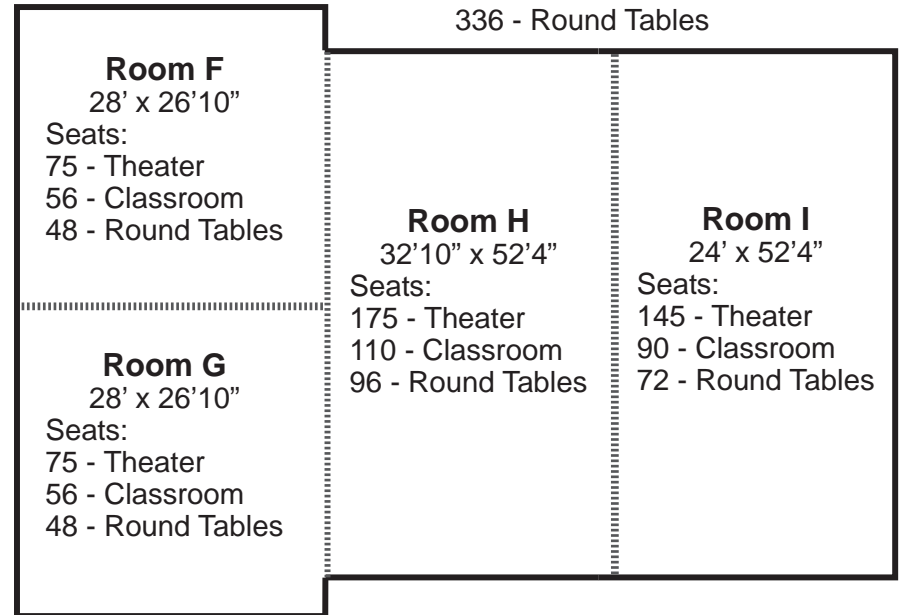

Business Conference Center Room Layout

Layouts do not represent actual location within the building, they show each individual room layout design.

Business Conference Center
1900 Springlake Dr.
Oklahoma City, OK 73111

Auditorium

Seats:
281 - (Theater only)

Conference Center

Total combined conference area: 4,620 Sq. ft.

Seats: 550 - Theater
340 - Classroom
336 - Round Tables

Individual Meeting Rooms

Seats:
40 - Theater
25 - Classroom
32 - Round Tables