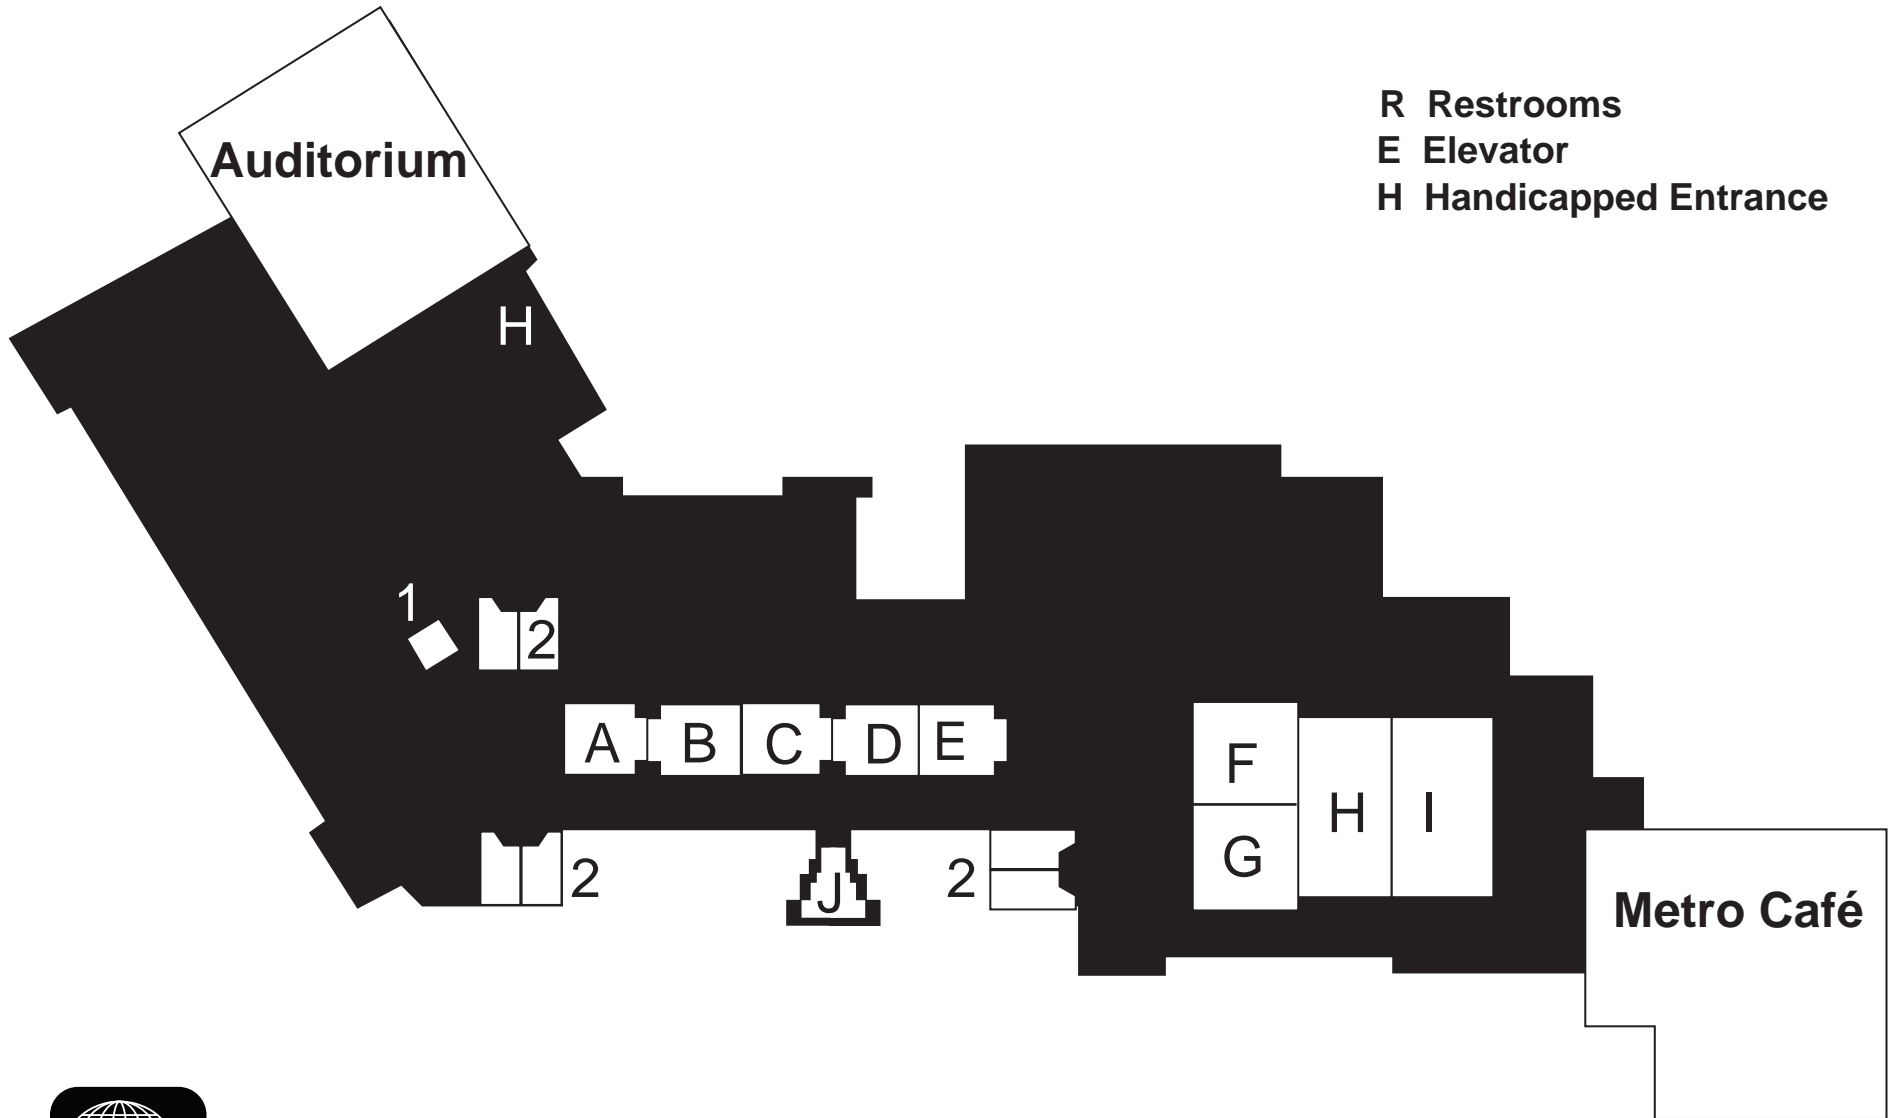

Business Conference Center