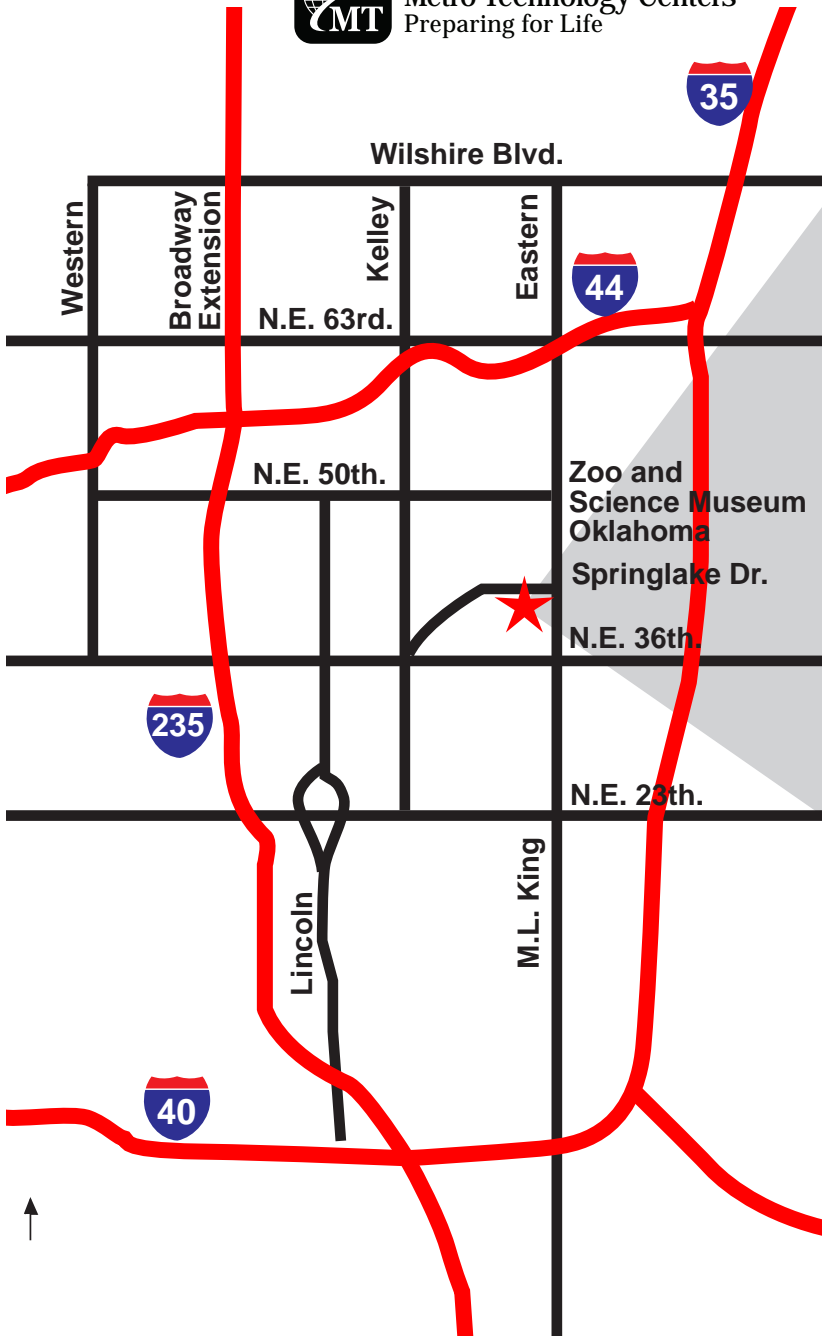

Metro Technology Centers
Preparing for Life

From the North

Take I-35 south to N.E. 36th St. Go west (right) on 36th to M.L. King. Go north (right) on M.L. King to Springlake Dr.

From the East

Take I-40 west to I-35 north. Take I-35 north to N.E. 36th St. Go West (left) on 36th to M.L. King. Go north (right) on M.L. King to Springlake Dr.

From the South

Take I-35 north to N.E. 36th St. Go West (left) on 36th to M.L. King. Go north (right) on M.L. King to Springlake Dr.

From the West

Take I-40 east to I-35 north. Take I-35 north to N.E. 36th St. Go West (left) on 36th to M.L. King. Go north (right) on M.L. King to Springlake Dr.

The Metro Tech Economic Development Center is located just west of the intersection of Martin Luther King Ave. and Springlake Dr. between N.E. 36th and N.E. 50th just south of the Oklahoma City Zoo and Science Museum Oklahoma. Take Martin Luther King to Springlake Drive. Go west on Springlake Drive to Metro Tech Drive. Turn south on Metro Tech Drive and then turn into the first parking lot on the right, lot I. The EDC building is the one with the green Metro Tech awning.

From the East

Take I-40 west to I-35 north. Take I-35 north to N.E. 36th St. Go West (left) on 36th to M.L. King. Go north (right) on M.L. King to Springlake Dr.

From the West

Take I-40 east to I-35 north. Take I-35 north to N.E. 36th St. Go West (left) on 36th to M.L. King. Go north (right) on M.L. King to Springlake Dr.