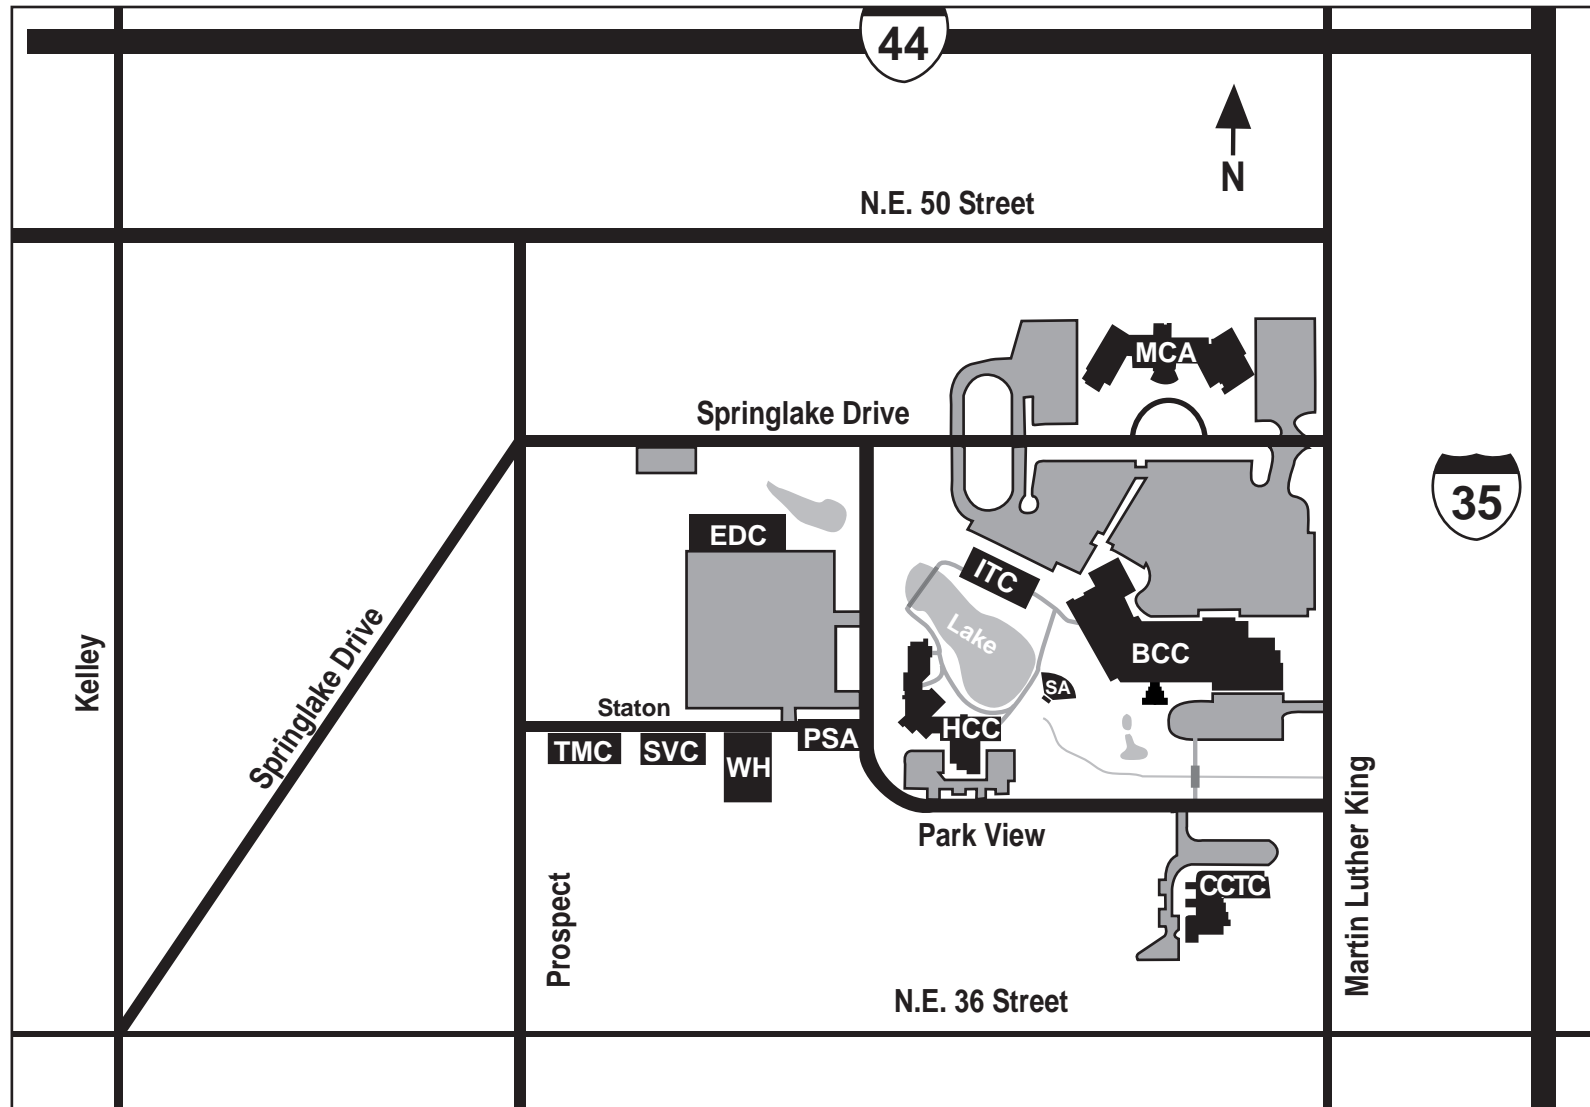

Metro Technology Centers
Preparing for Life

Springlake Campus (405) 424-TECH

BCC - Business Conference Center - 1900 Springlake Dr.
CCTC - Child Care Training Center - 3901 Martin Luther King Ave.
EDC - Economic Development Center - 1700 Springlake Dr.
HCC - Health Careers Center - 1720 Springlake Dr.
ITC - Information Technology Center - 1800 Springlake Dr.

MCA - Metro Career Academy - 1901 Springlake Dr.
PSA - Public Safety Academy - 1700 Staton Dr.
SVC - Service Center - 1520 Staton Dr.
TMC - Transportation/Maintenance - 1500 Staton Dr.
WH - Warehouse - 1524 Staton Dr.