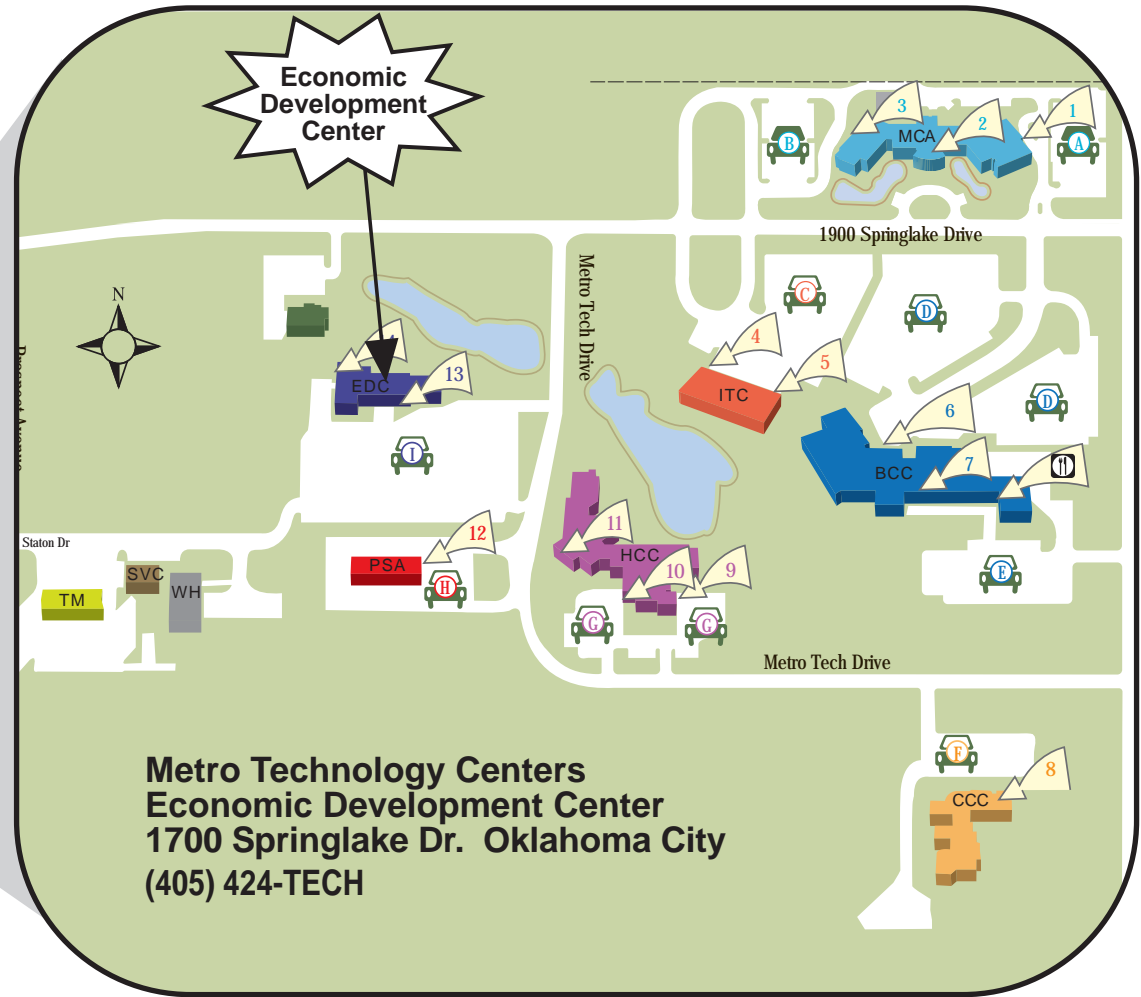

Metro Technology Centers
Preparing for Life

From the North

Take I-35 south to N.E. 36th St. Go west (right) on 36th to M.L. King. Go north (right) on M.L. King to Springlake Dr.

From the East

Take I-40 west to I-35 north. Take I-35 north to N.E. 36th St. Go West (left) on 36th to M.L. King. Go north (right) on M.L. King to Springlake Dr.

From the South

Take I-35 north to N.E. 36th St. Go West (left) on 36th to M.L. King. Go north (right) on M.L. King to Springlake Dr.

From the West

Take I-40 east to I-35 north. Take I-35 north to N.E. 36th St. Go West (left) on 36th to M.L. King. Go north (right) on M.L. King to Springlake Dr.

The Metro Tech Economic Development Center is located just west of the intersection of Martin Luther King Ave. and Springlake Dr. between N.E. 36th and N.E. 50th just south of the Oklahoma City Zoo and Science Museum Oklahoma. Take Martin Luther King to Springlake Drive. Go west on Springlake Drive to Metro Tech Drive. Turn south on Metro Tech Drive and then turn into the first parking lot on the right, lot I. The EDC building is the one with the green Metro Tech awning.

The Metro Tech Business Conference Center is located just west of the intersection of Martin Luther King Ave. and Springlake Dr. between N.E. 36th and N.E. 50th just south of the Oklahoma City Zoo and Science Museum Oklahoma. Take Martin Luther King to Springlake Drive. Turn west on Springlake Drive and turn south (left) and park in lot D.